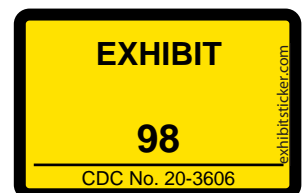

January Recycle Monthly Report

	LBS	TONS
Truck Weight	66,000	
Contaminated Recycle	124,500	62.25
Single Stream	24,888	12.44
Total Tons January	149,388	74.69

<u>January Contaminated Recycling</u>	<u>Net Weight</u>	<u>Tons</u>
Friday, January 1, 2021	7220	3.61
Friday, January 1, 2021	6440	3.22
Saturday, January 2, 2021	5620	2.81
Saturday, January 2, 2021	6660	3.33
Saturday, January 2, 2021	4800	2.4
Thursday, January 7, 2021	7040	3.52
Friday, January 8, 2021	4720	2.36
Friday, January 8, 2021	4200	2.1
Saturday, January 9, 2021	5560	2.78
Wednesday, January 13, 2021	4880	2.44
Thursday, January 14, 2021	6560	3.28
Friday, January 15, 2021	6040	3.02
Friday, January 15, 2021	6540	3.27
Sunday, January 17, 2021	4820	2.41
Sunday, January 17, 2021	7140	3.57
Monday, January 18, 2021	2680	1.34
Tuesday, January 19, 2021	5400	2.7
Friday, January 22, 2021	6340	3.17
Friday, January 22, 2021	7920	3.96
Monday, January 25, 2021	7400	3.7
Monday, January 25, 2021	6520	3.26
Total Tons January 2021	124500	62.25